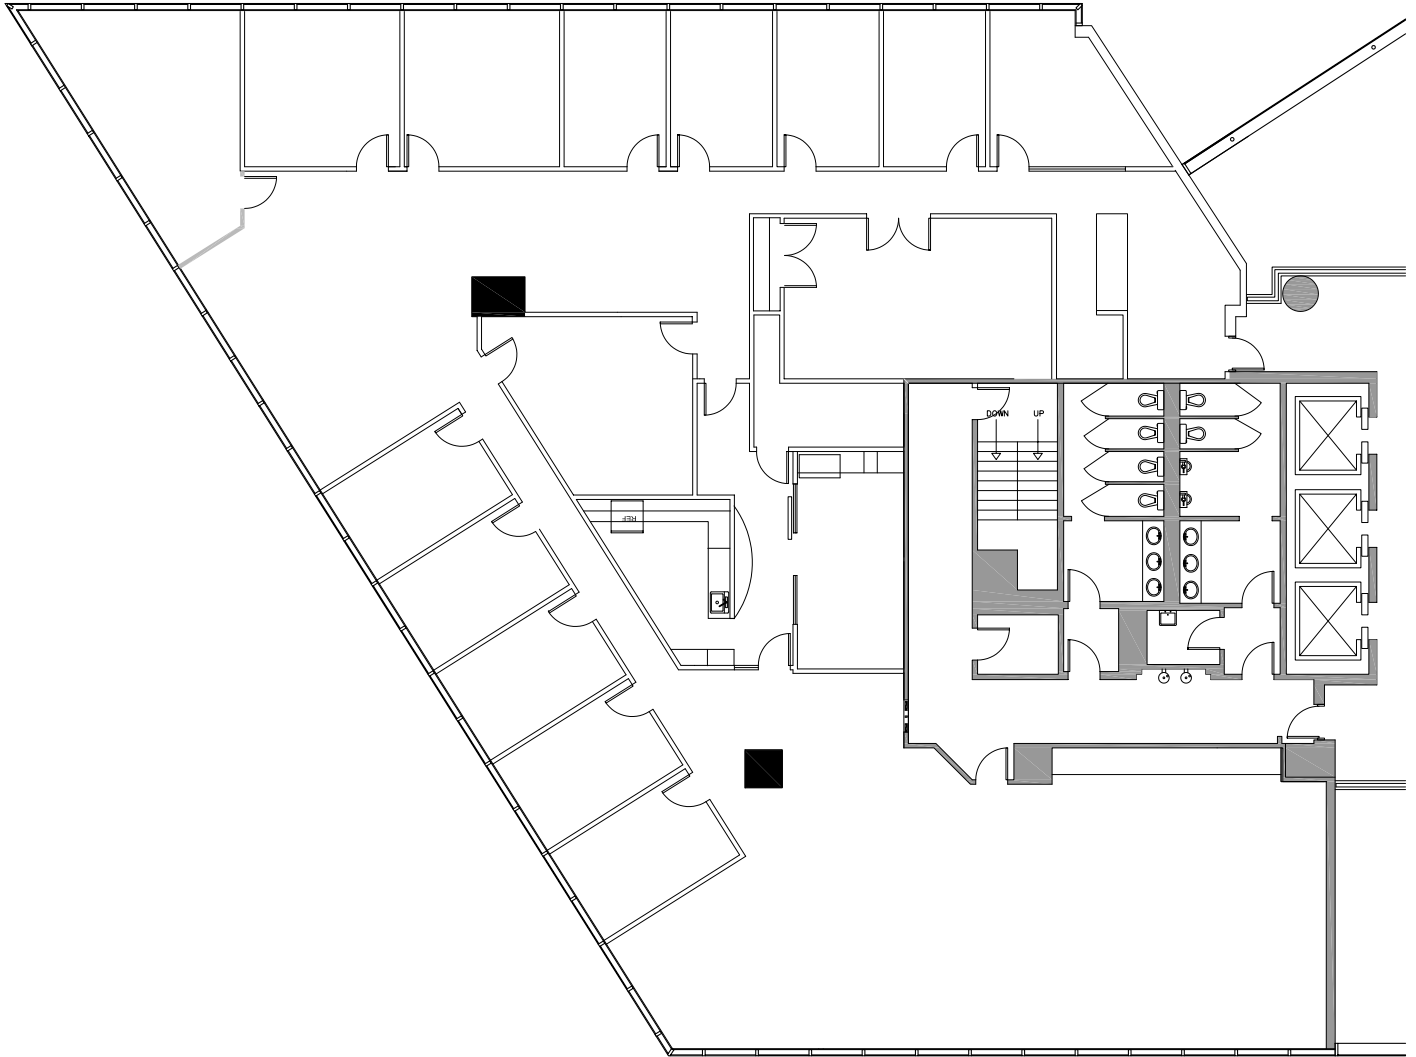

Suite 200

8,361 SF

For more information, please contact:

Angela H. Odell
+1 813 514 2435
angela.odell@cushwake.com

Melanie Jackson CCIM, SIOR
+1 813 424 3210
melanie.jackson@cushwake.com

One MetroCenter
4010 W. Boy Scout Boulevard, Suite 275
Tampa, FL 33607 | USA