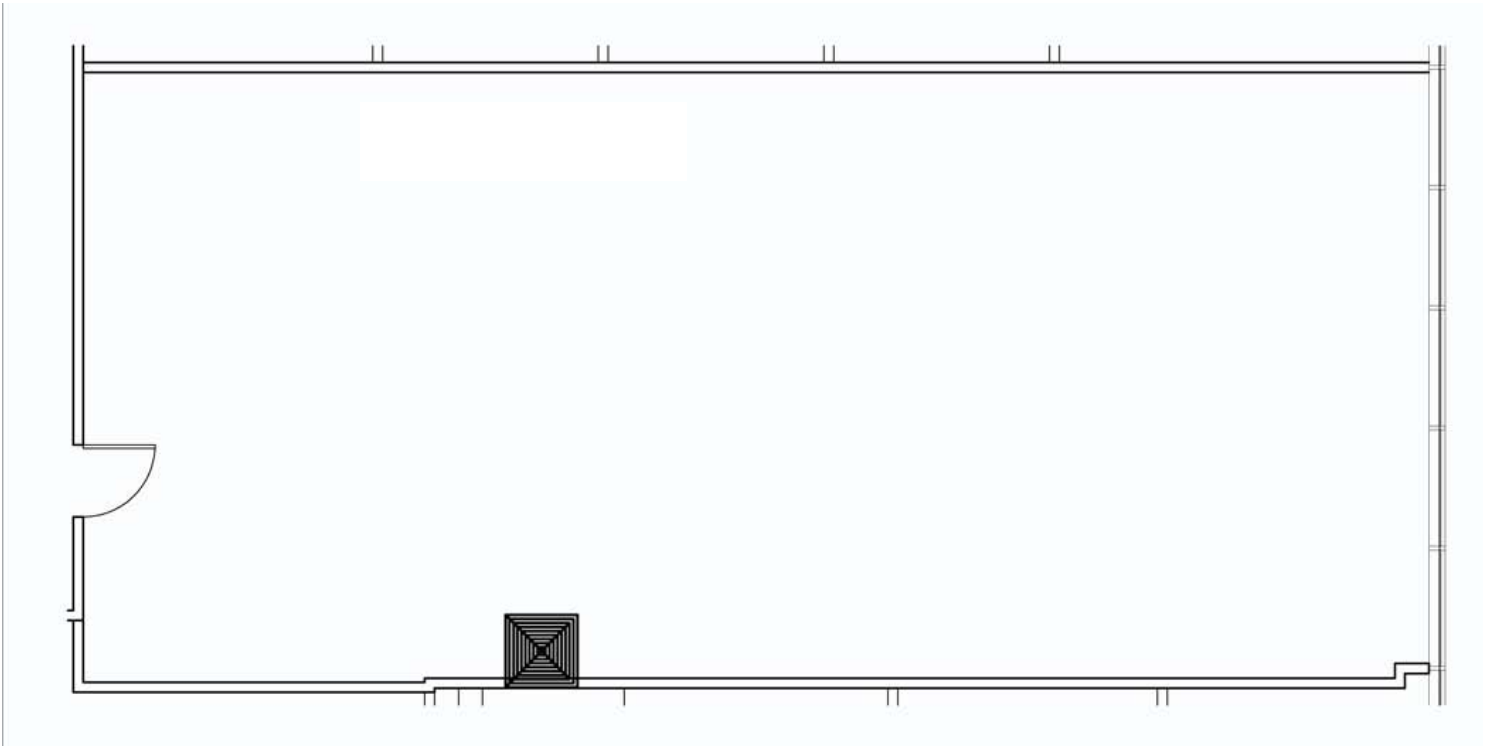

FOR LEASE

ONE METROCENTER

4010 Boy Scout Blvd Tampa, FL 33607 | USA

Suite 360

1,672 SF

For more information, please contact:

Angela H. Odell
+1 813 514 2435
angela.odell@cushwake.com

Melanie Jackson CCIM, SIOR
+1 813 424 3210
melanie.jackson@cushwake.com